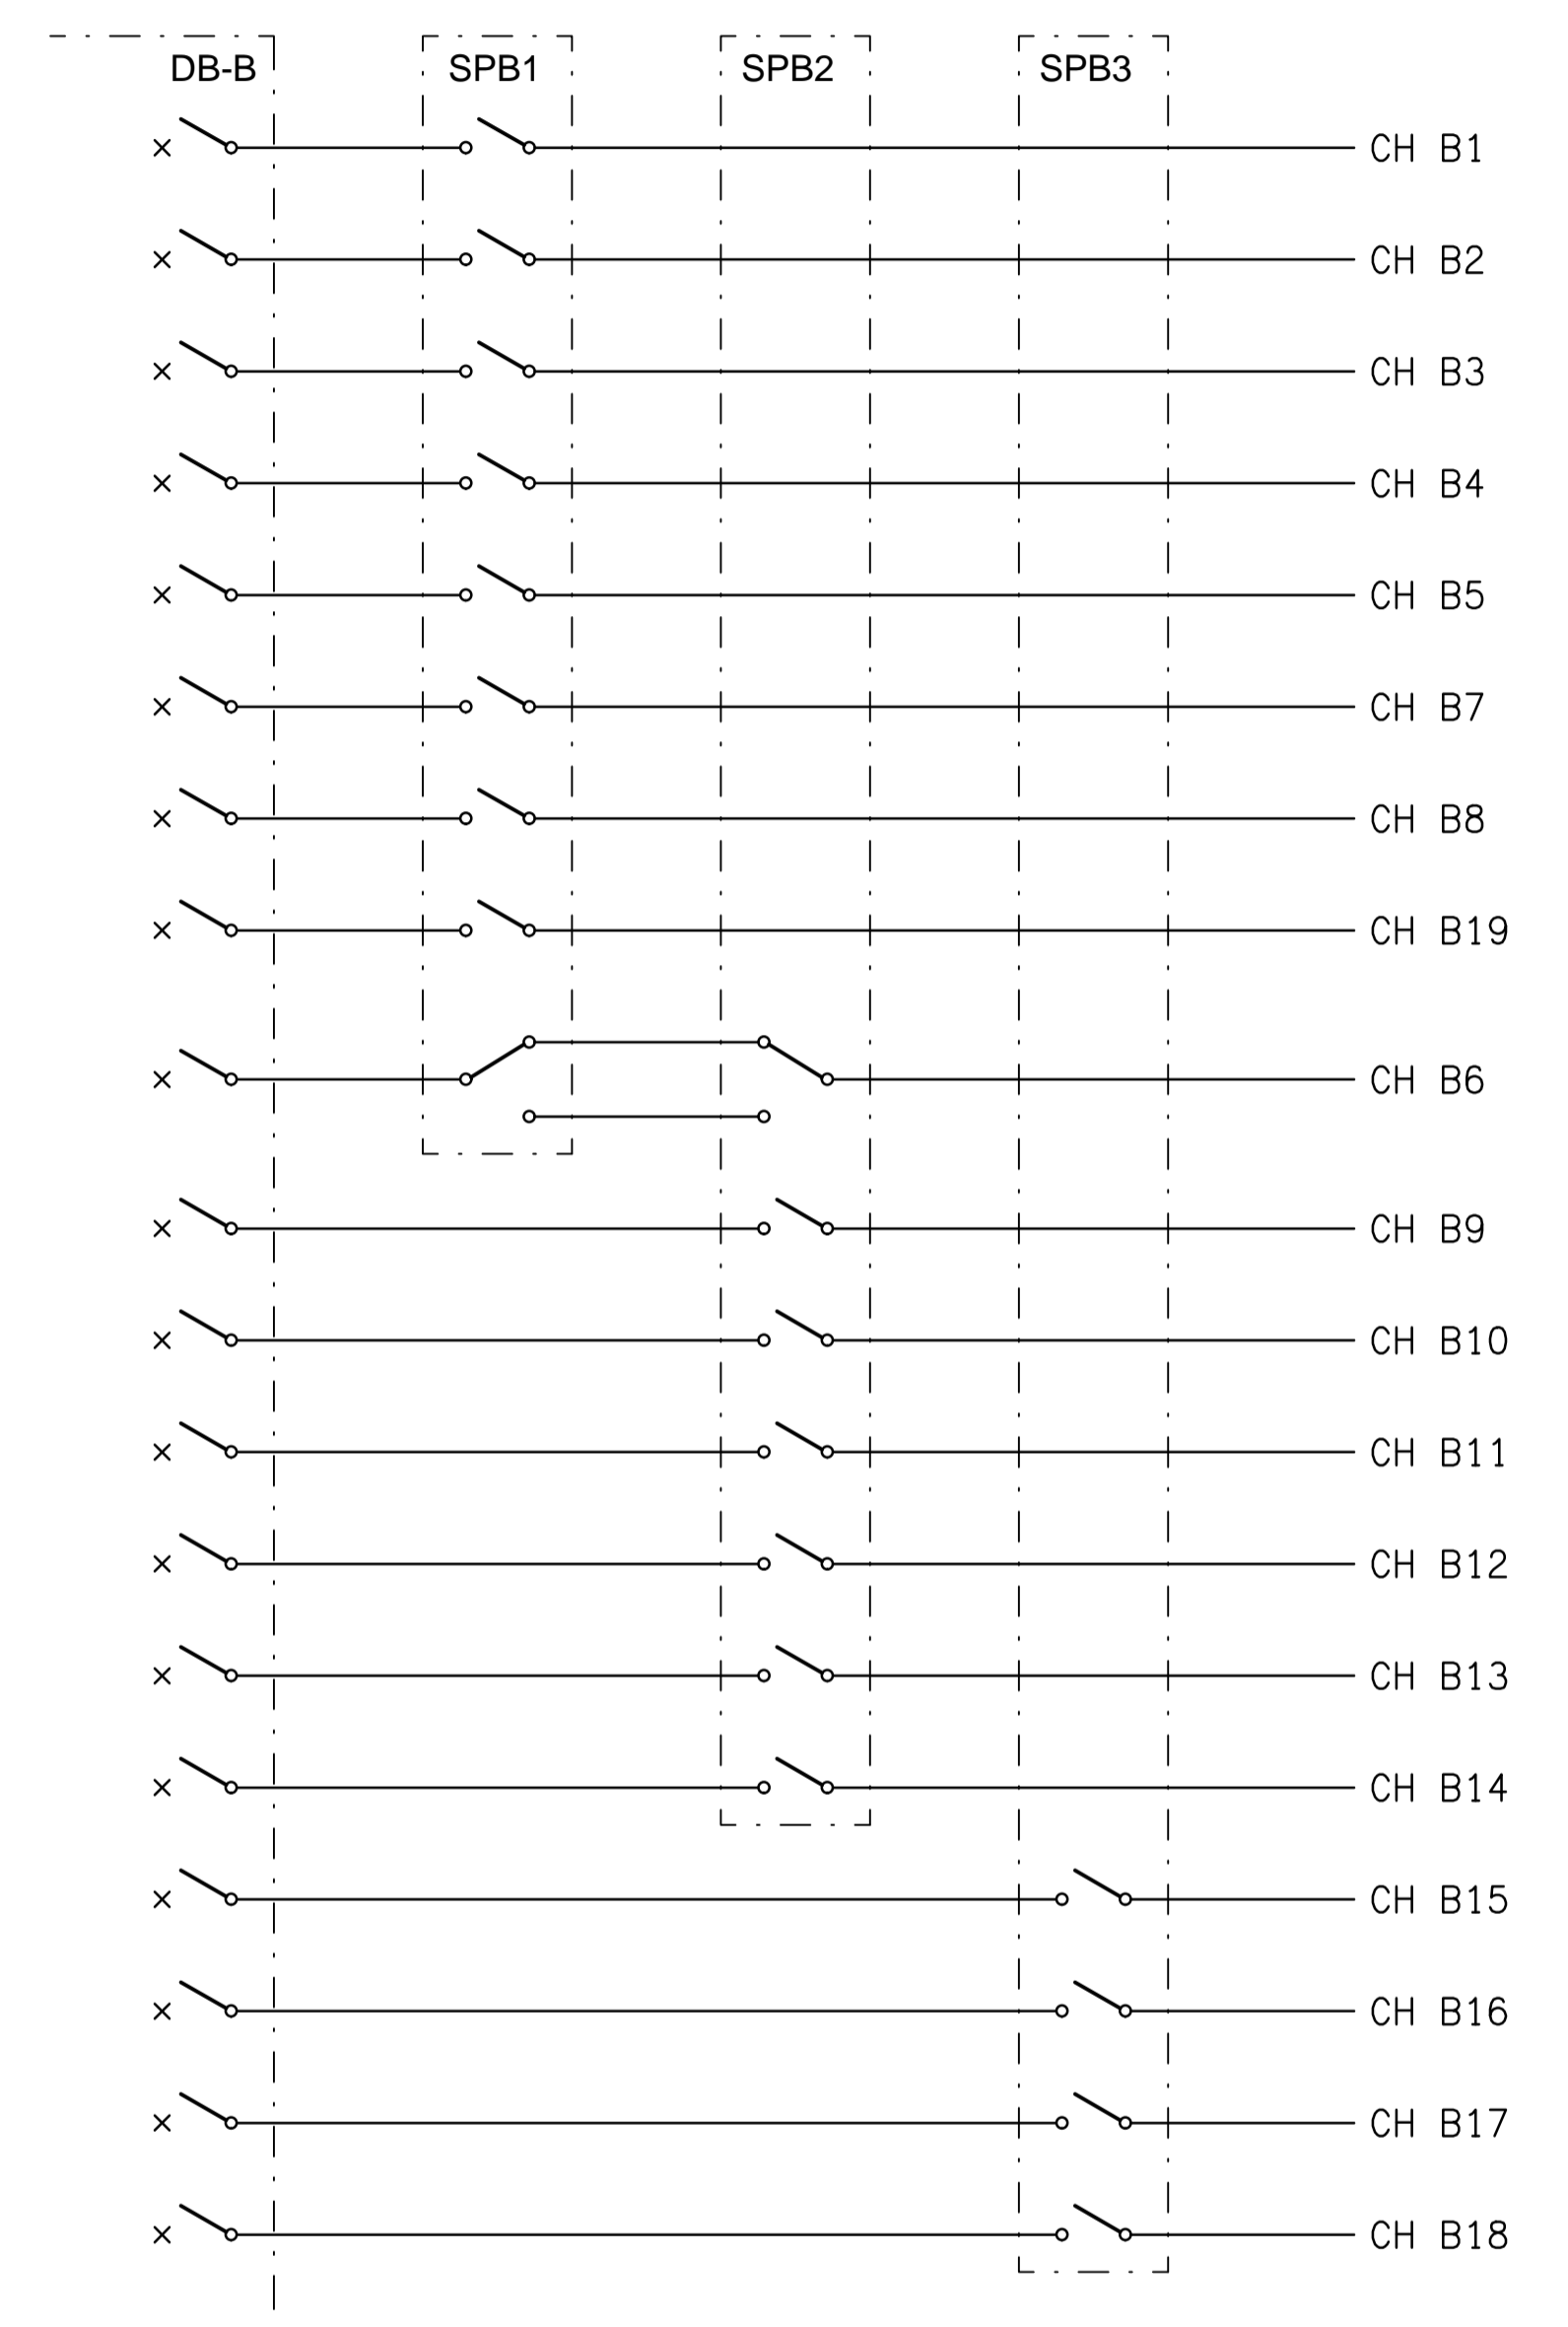

SCHEMATIC
MSB-B CONFIGURATION
NOT TO SCALE

SCHEMATIC
LIGHTING CONTROL
NOT TO SCALE